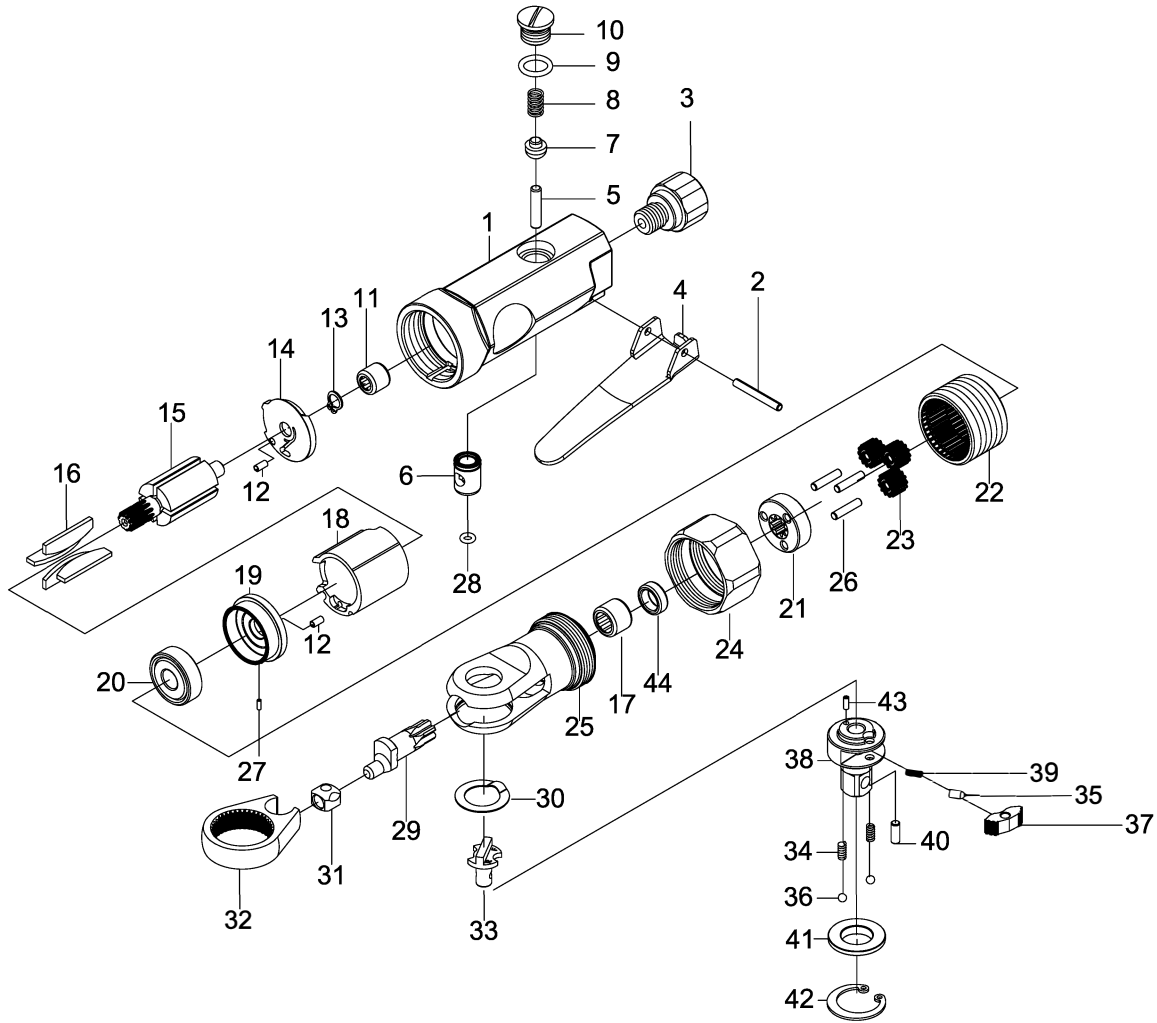

OS-3100 **GAV** HAVALI CIRCIR 1/4"

Index No.	Parts No.	Description	Index No.	Parts No.	Description
1	33-310001	Housing	23	33-310023	Planet Gear(3)
2	30102	Spring Pin (3x24L)	24	33-310024	Clamp Nut
3	33-310003	Air Inlet	25	33-310025	Ratchet Housing
4	33-310004	Throttle Lever	26	PN03001208	Pin(3) (3x12.8L)
5	805111430000	Valve Pin (4x17.8L)	27	30117-22	Spring Pin (1.5x4L)
6	33-310006	Valve	28	AS00447	O-Ring (3x1.5)
7	33-310007	Throttle Valve	29	33-310027	Crank Shaft
8	33-310008	Spring	30	33-310029	Washer
9	40134	O-Ring (7.65x1.78)	31	33-310026	Drive Bushing
10	33-310010	Valve Plug	32	32-301232	Yoke
11	0BK0609	Needle Bearing (6x10x9)	33	32-301233	Reverse Button
12	70117-13	Spring Pin(2) (2.5x5L)	34	33-310012	Spring(2)
13	72012	Retainer Ring (STW-6)	35	33-310020	Spring Cap
14	33-310014	Rear End Plate	36	AP0412T39	Steel Ball(2) (3mm)
15	33-310015	Rotor	37	33-310013	Ratchet Pawl
16	33-310016	Vane(4)	38	32-301238	Ratchet Anvil 1/4"
17	0HK0910	Needle Bearing (HK0910)	39	32-301239	Spring
18	33-310018	Cylinder	40	PN03030808	Pin (3.3x8.8)
19	33-310019	Front End Plate	41	32-301241	Thrust Washer
20	030120	Ball Bearing (608zz)	42	52827	Retainer Ring (RTW22)
21	33-310021	Idle Gear Plate	43	70117	Spring Pin (2x5L)
22	33-310022	Thread Ring Gear	44	33-310028	Bushing